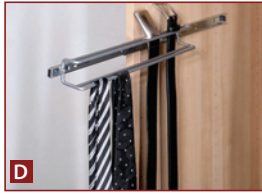

Custom designed drawers, adjustable shelving, filing cabinets & media storage.

Create a bright and modern ambience, with pearl glass & mirror sliding doors.

- A Adjustable shelving
- B 3/4 length hanging
- C Pull out shoe basket
- D Pull out tie/belt rack
- E Double hanging rails
- F Pull out scarf rack
- G Pull out shelf
- H Pigeon hole shelves
- I Pull down hanging rail
- J Top storage shelf
- K Single hanging rail
- L Long hanging
- M Glass cosmetic shelf
- N Cosmetic drawer
- O Jewellery drawer
- P Standard drawer
- Q Pull out chrome basket
- R Pull out trouser rack