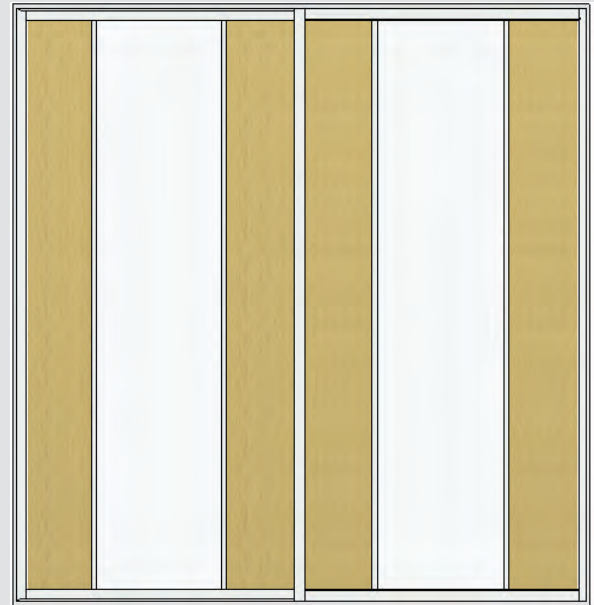

DOORS

Lancaster oak & mirror vertical panels with matt silver surrounds.